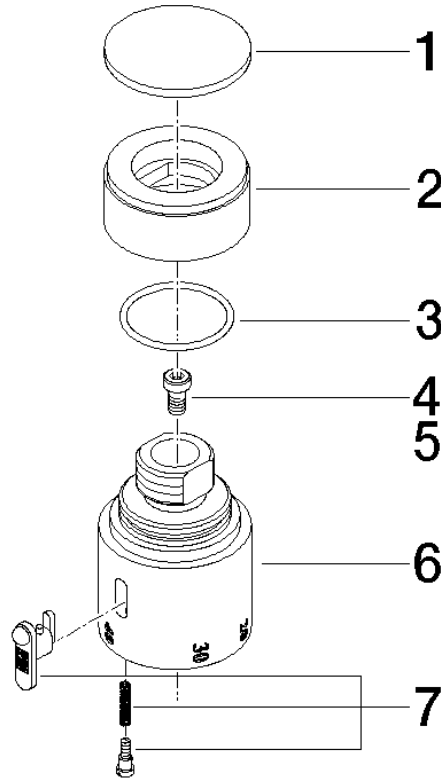

## Temperature control handle - Platinum

MADISON

---

11 420 220

11 420 220

11 420 220

Parts for other finishes can be found here: [Chrome](#)

### Spare parts list

| No. | Item Number        | Name   | Quantity used | Delivery time |
|-----|--------------------|--------|---------------|---------------|
| 3   | 09 14 10 040 90    | seal   | 1             | 2             |
| 4   | 90 30 30 027 00 90 | screw  | 1             | 2             |
| 5   | 09 30 33 004 90    | screw  | 1             | 2             |
| 7   | 90 21 33 020 00 90 | handle | 1             | 2             |